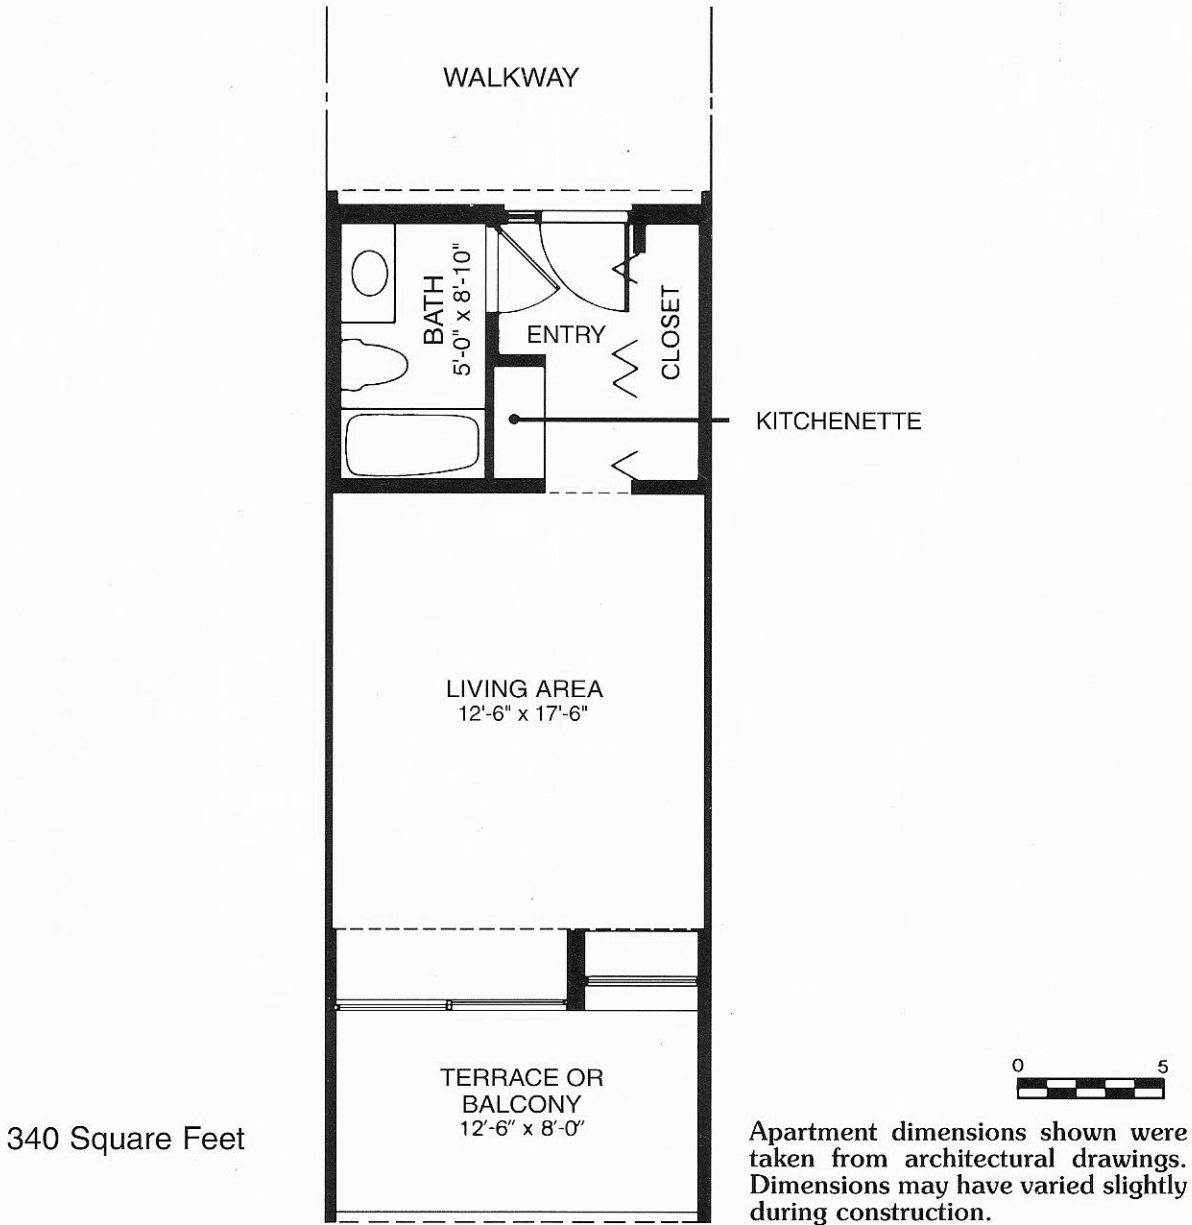

STUDIO

340 Square Feet

Apartment dimensions shown were taken from architectural drawings. Dimensions may have varied slightly during construction.

CATHEDRAL VILLAGE