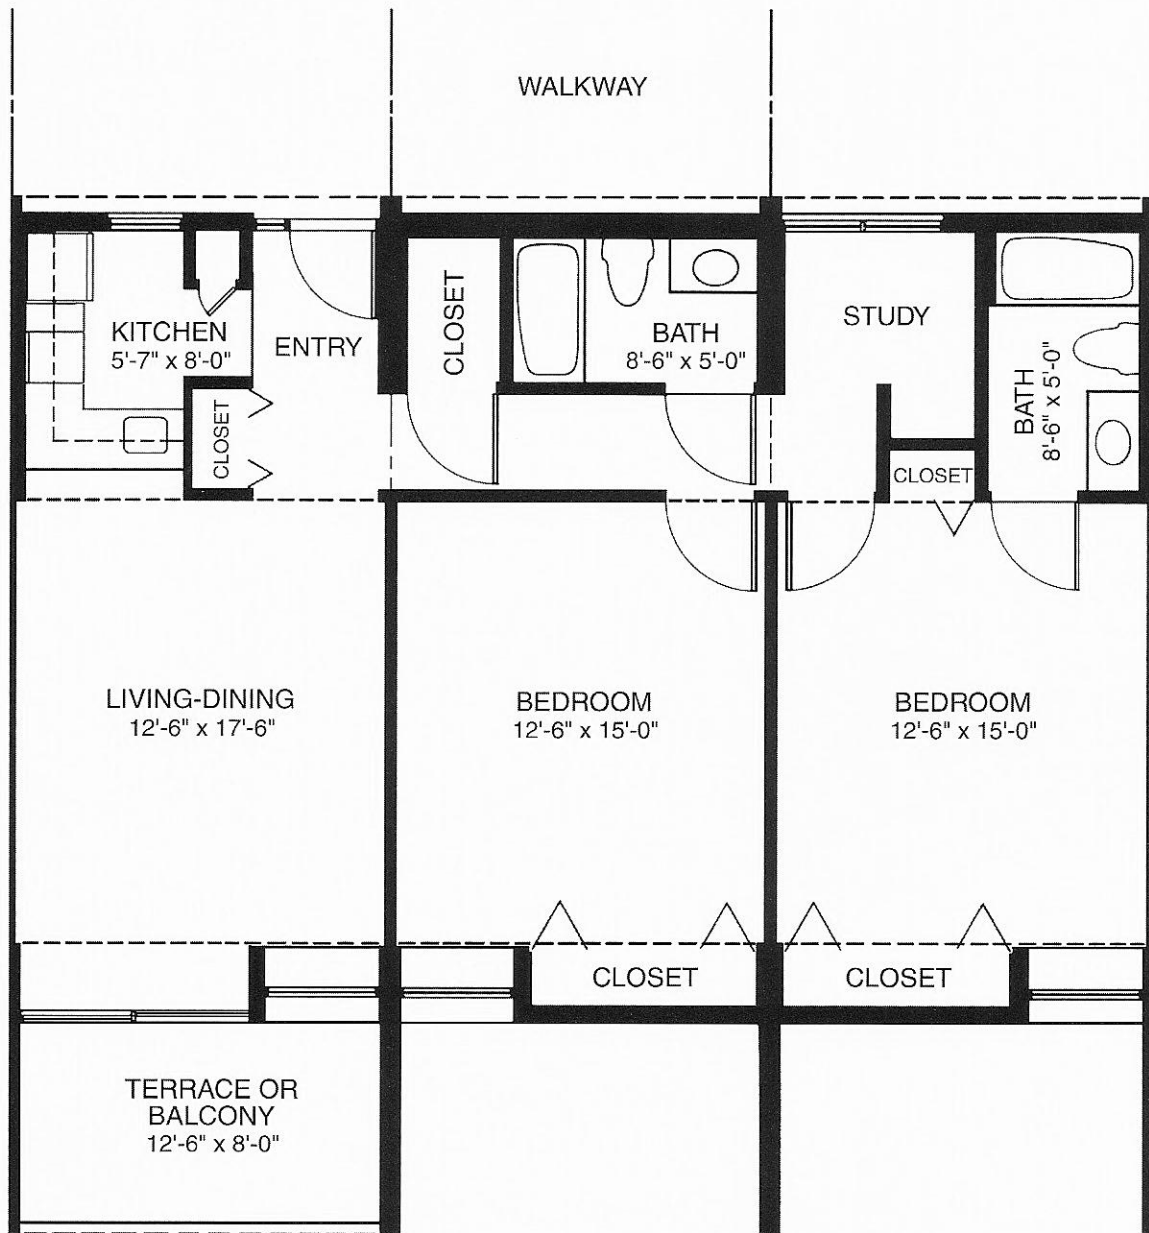

TWO-BEDROOM VARIATION

1,050 Square Feet

Apartment dimensions shown were taken from architectural drawings. Dimensions may have varied slightly during construction.

CATHEDRAL VILLAGE