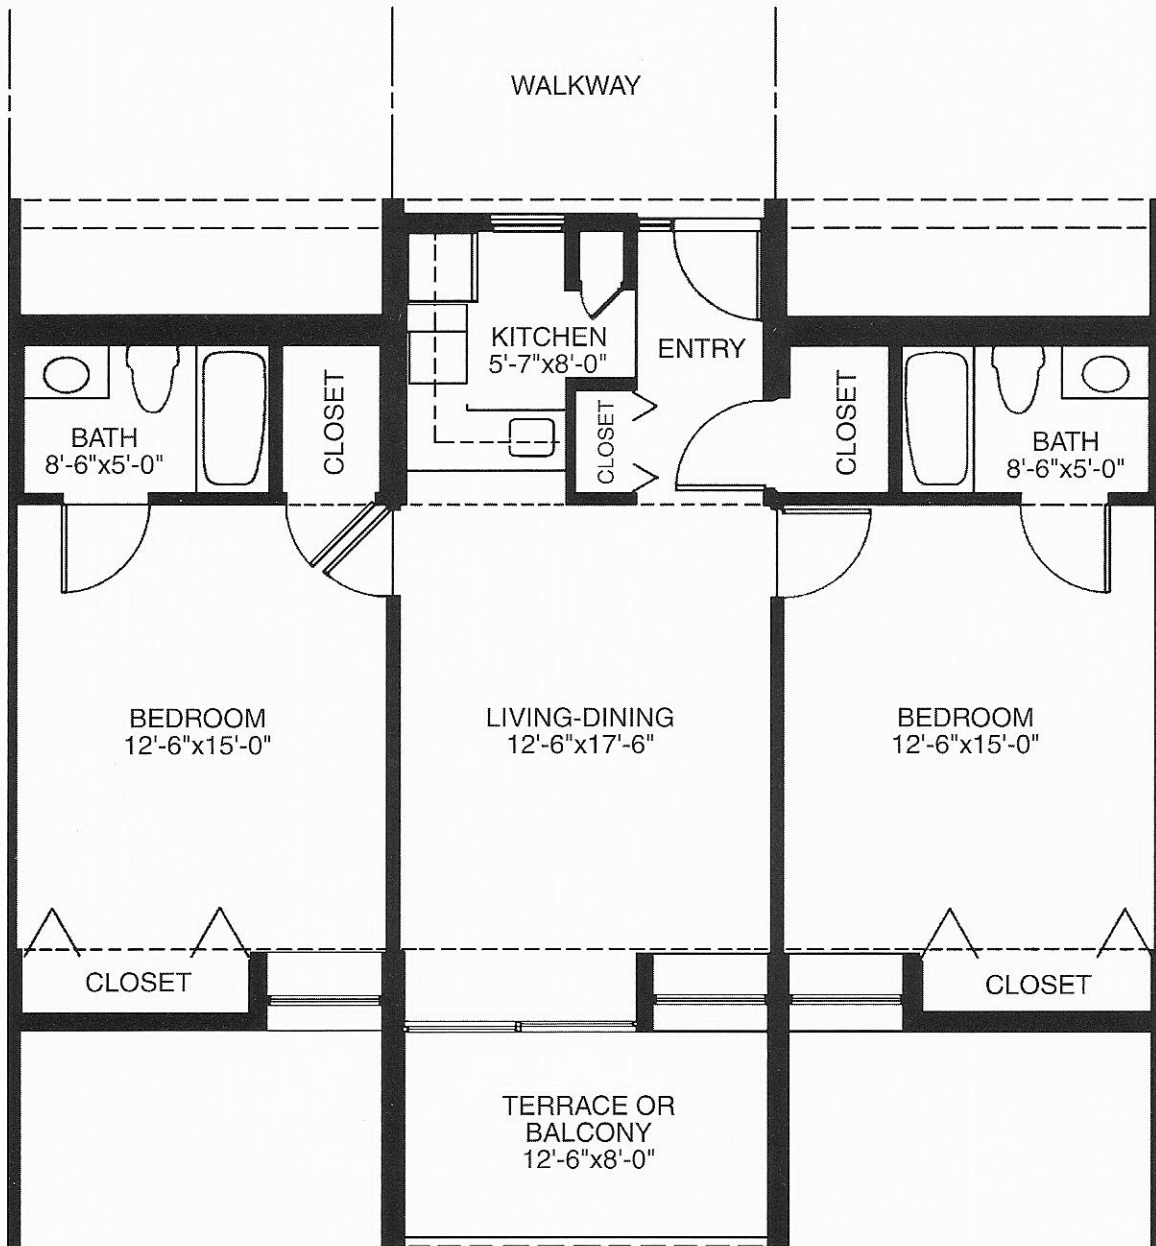

TWO-BEDROOM

932 Square Feet

Apartment dimensions shown were taken from architectural drawings. Dimensions may have varied slightly during construction.

CATHEDRAL VILLAGE