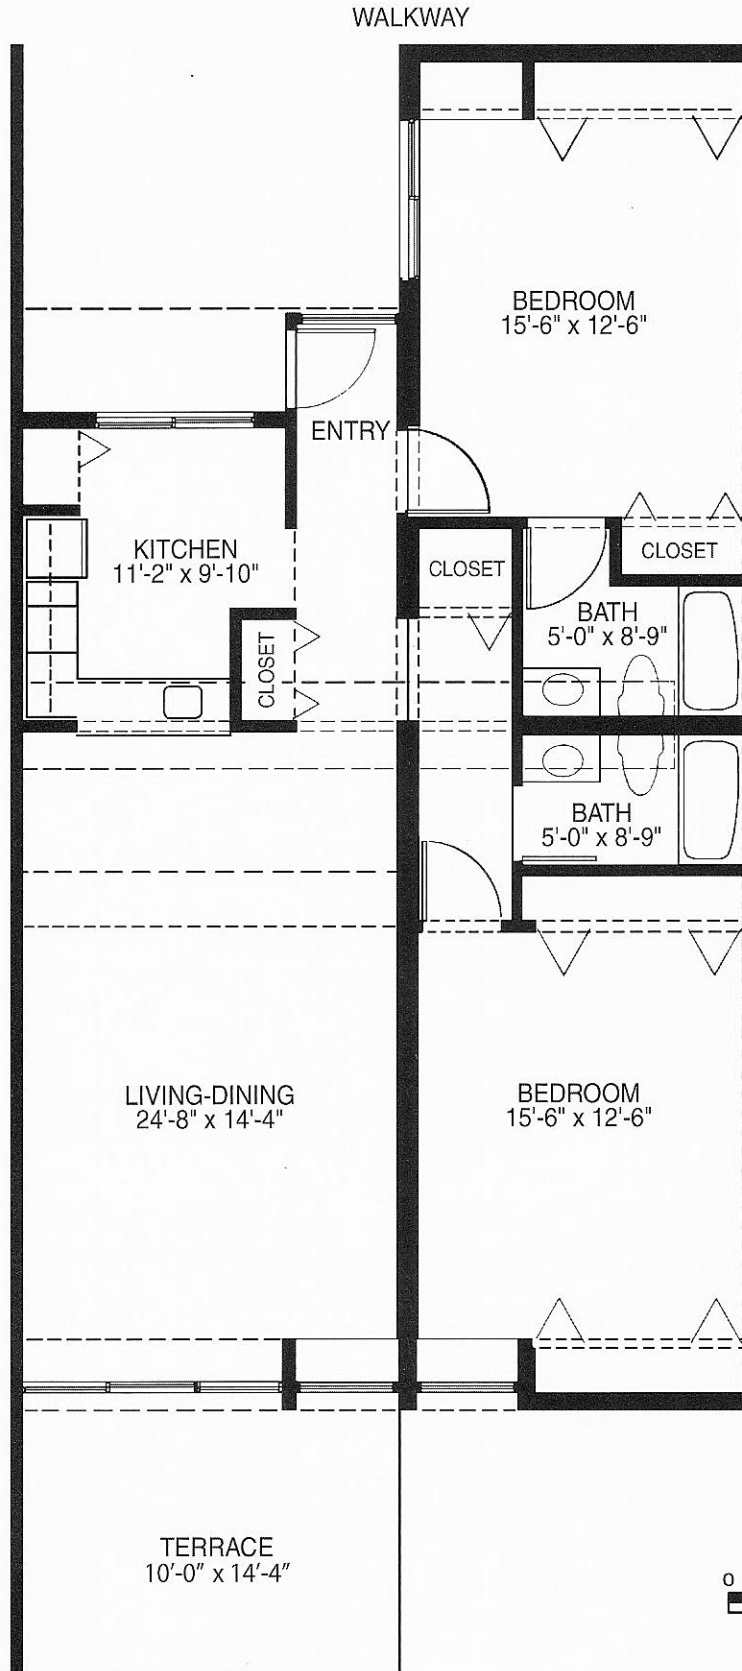

TOWNHOUSE E and J

1,242 Square Feet

CATHEDRAL VILLAGE

Apartment dimensions shown were taken from architectural drawings. Dimensions may have varied slightly during construction.