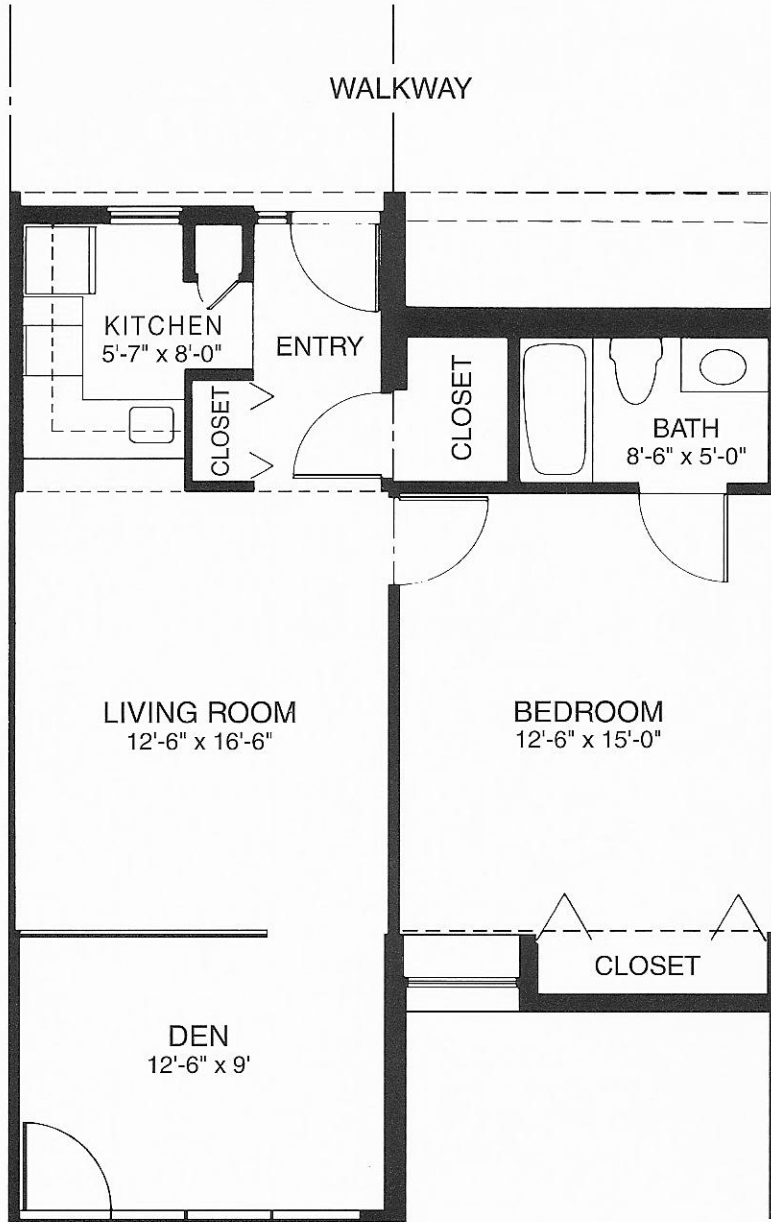

= ONE-BEDROOM =

**One Bedroom
with Den**
822 Square Feet

Please Note:
The One Bedroom with Den
option is not available in all
buildings.

Apartment dimensions shown
were taken from architectural
drawings. Dimensions may have
varied slightly during construc-
tion.