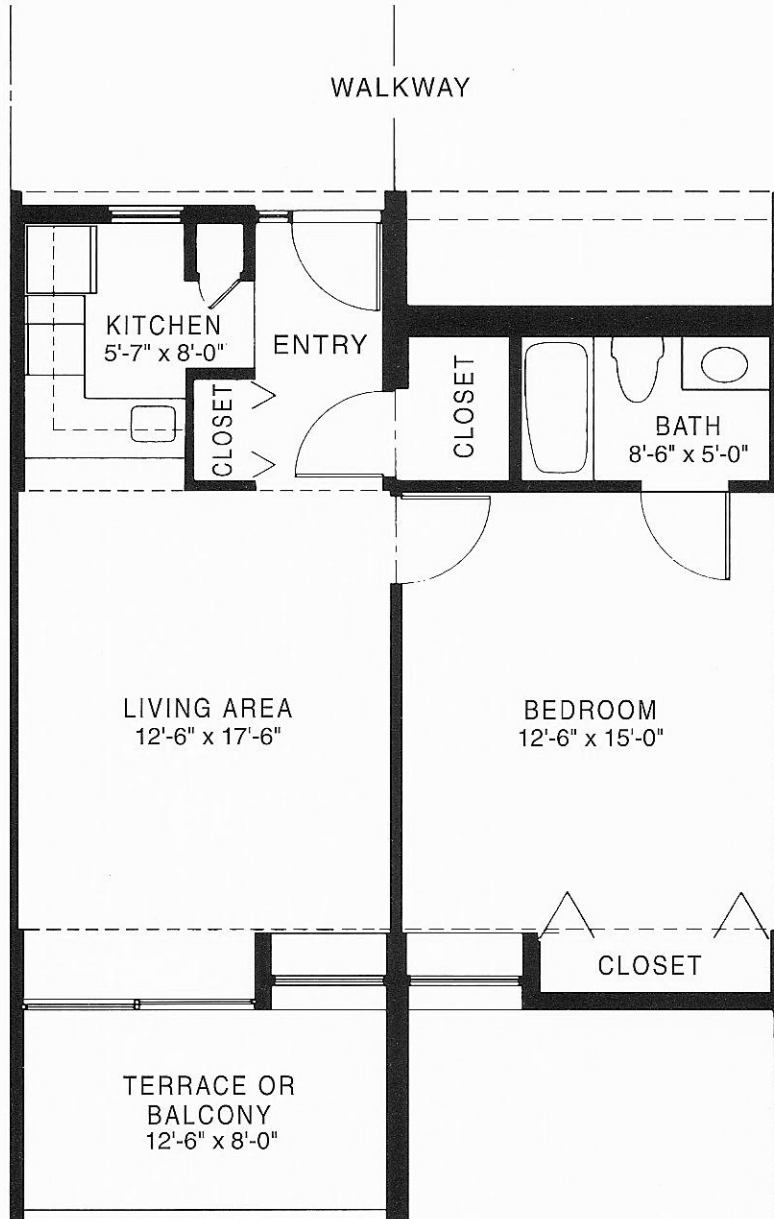

= ONE-BEDROOM =

One Bedroom
710 Square Feet

Please see the reverse side for the One Bedroom with Den Floor Plan

Apartment dimensions shown were taken from architectural drawings. Dimensions may have varied slightly during construction.