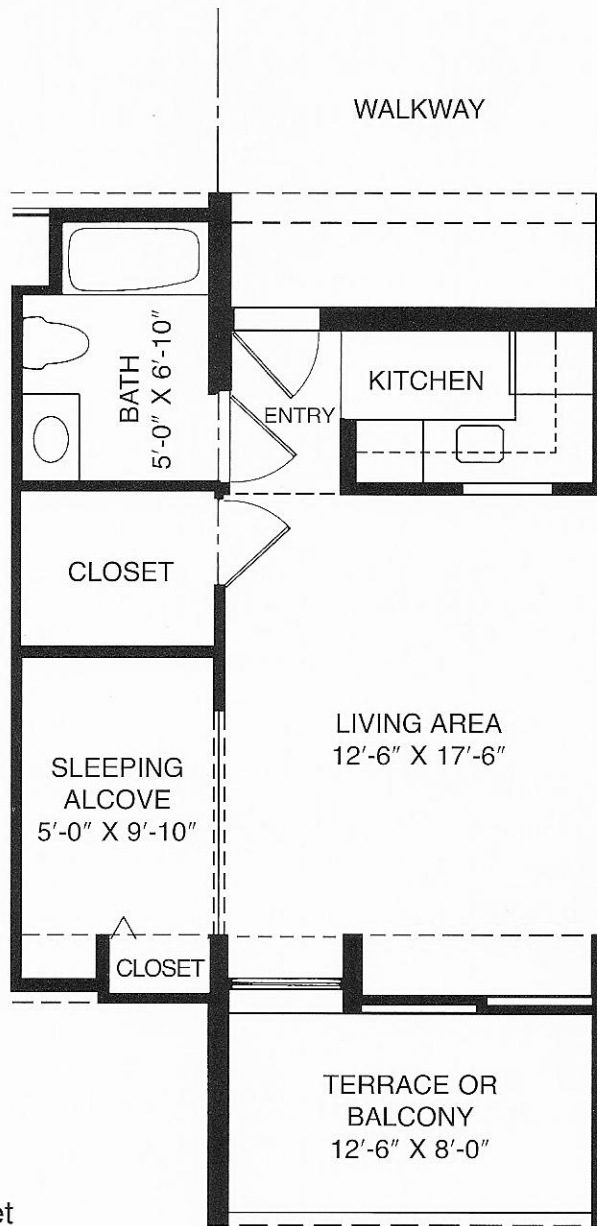

CONTEMPORARY WITH KITCHEN

544 Square Feet

Apartment dimensions shown were taken from architectural drawings. Dimensions may have varied slightly during construction.

CATHEDRAL VILLAGE